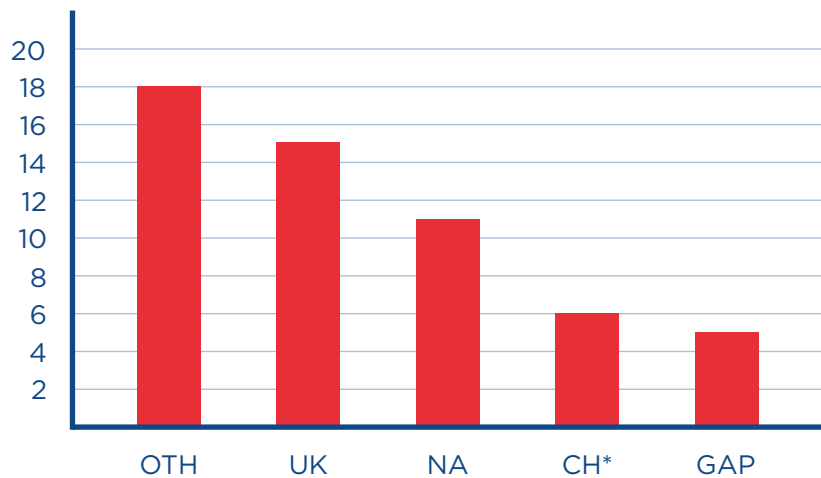

Class 2021: Destination Overview by Diploma

OVERALL UNIVERSITY DESTINATION

| CH* | UK | NA | OTH | GAP |
|-----|----|----|-----|-----|
| 50 | 38 | 37 | 35 | 21 |

*Including English speaking private institutions in Switzerland

INTERNATIONAL BACCALAUREATE

| OTH | UK | NA | CH* | GAP |
|-----|----|----|-----|-----|
| 18 | 15 | 13 | 6 | 5 |

*Including English speaking private institutions in Switzerland

Class 2021: Destination Overview by Diploma