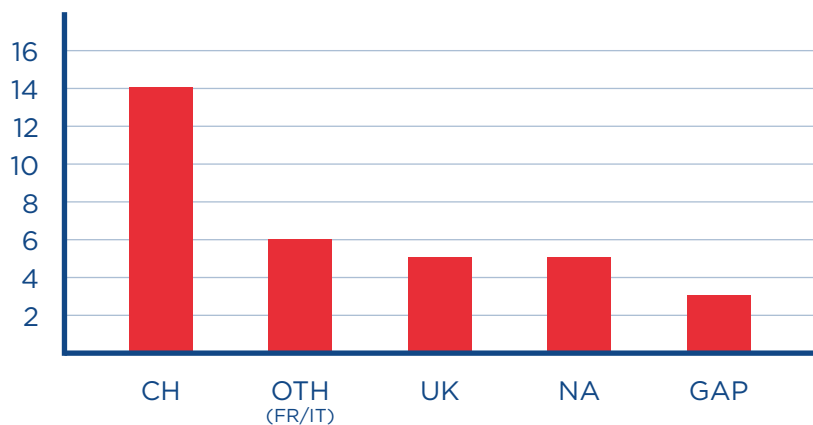

INTERNATIONAL BACCALAUREATE

| OTH | UK | NA | CH* | GAP |
|-----|----|----|-----|-----|
| 18 | 15 | 13 | 6 | 5 |

*Including English speaking private institutions in Switzerland

Class 2021: Destination Overview by Diploma

HIGH SCHOOL DIPLOMA (WITH/WITHOUT AP OR CERTIFICATES)

| CH* | UK | NA | OTH | GAP |
|-----|----|----|-----|-----|
| 16 | 14 | 14 | 12 | 9 |

*Including English speaking private institutions in Switzerland

FRENCH BACCALLAUREAT

| CH | OTH (FR/IT) | UK | NA | GAP |
|----|-------------|----|----|-----|
| 14 | 6 | 5 | 5 | 3 |

Class 2021: Destination Overview by Diploma

SWISS MATURITÉ

| CH | GAP | UK |
|----|-----|----|
| 13 | 3 | 2 |

INTERNATIONAL BACCALAUREATE CARREER PROGRAMME

| UK | CH* | OTH | GAP |
|----|-----|-----|-----|
| 4 | 2 | 1 | 1 |

*Including English speaking private institutions in Switzerland