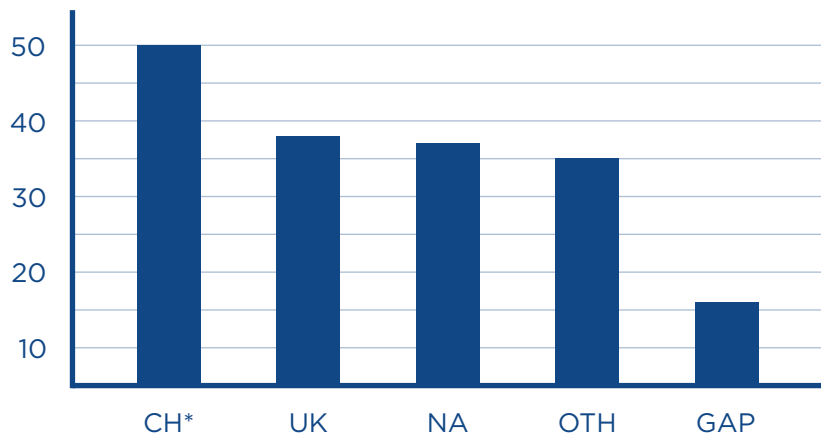

NETHERLANDS

Amsterdam University College
Delft University of Technology
Erasmus University College
Leiden University
Maastricht University
Rotterdam School of Management
Tilburg University
TU Delft
University College Utrecht
University of Amsterdam (foundation)
Vrije Universiteit Amsterdam

OTHER COUNTRIES

American University Paris (France)
American University Rome (Italy)
BI Norwegian Business School (Norway)
Budapest University of Technology and Eco (Hungary)
Centro Universitario de Tecnología y Arte Digital (Spain)
Ecole MOPA (France)
EDHEC Business School (France)
ESADE (Spain)
European Business School (Spain)
Fontys University of Applied Sciences
IE University (Spain)
Istituto Empreza University (Italy)
Istituto Marangoni (Italy)
Instituto Tecnológico y de Estudios Superiores de Humanitas (Italy)
Jacobs University (Germany)
John Cabot University Rome (Italy)
KAIST (Korea)
Lund University (Sweden)
Lycée Condorcet (France)
Lycée Champollion (France)
Campus Monterrey (Mexico)
Moscow State University (Russia)
Sciences Po (France)
Sophia University (Japan)
Universite Bocconi (Italy)
Universidad Europea de Madrid (Spain)
Universidad Francisco de Vitoria (Spain)
University of New York in Prague (Czech Rep.)
University of Sydney (Australia)
Waseda University (Japan)
Webster University (Austria)

Class 2021: Destination Overview by Diploma

OVERALL UNIVERSITY DESTINATION

| CH* | UK | NA | OTH | GAP |
|-----|----|----|-----|-----|
| 50 | 38 | 37 | 35 | 21 |

*Including English speaking private institutions in Switzerland

INTERNATIONAL BACCALAUREATE

| OTH | UK | NA | CH* | GAP |
|-----|----|----|-----|-----|
| 18 | 15 | 13 | 6 | 5 |

*Including English speaking private institutions in Switzerland

Class 2021: Destination Overview by Diploma