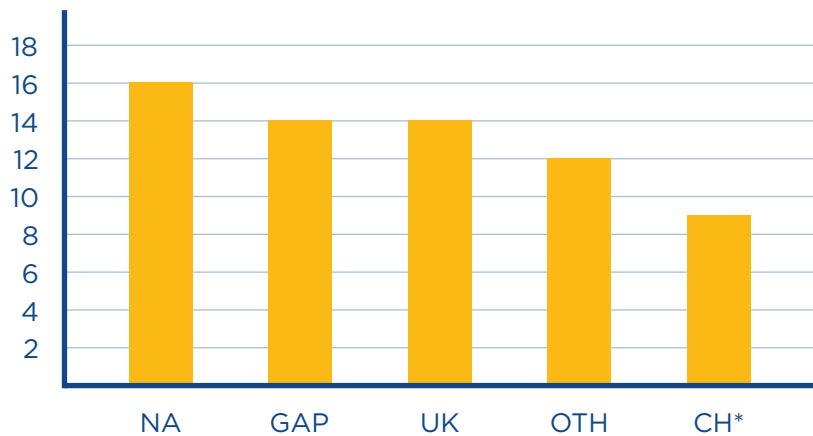

Class 2021: Destination Overview by Diploma

OVERALL UNIVERSITY DESTINATION

| CH* | UK | NA | OTH | GAP |
|-----|----|----|-----|-----|
| 50 | 38 | 37 | 35 | 21 |

*Including English speaking private institutions in Switzerland

INTERNATIONAL BACCALAUREATE

| OTH | UK | NA | CH* | GAP |
|-----|----|----|-----|-----|
| 18 | 15 | 13 | 6 | 5 |

*Including English speaking private institutions in Switzerland

Class 2021: Destination Overview by Diploma

HIGH SCHOOL DIPLOMA (WITH/WITHOUT AP OR CERTIFICATES)

| CH* | UK | NA | OTH | GAP |
|-----|----|----|-----|-----|
| 16 | 14 | 14 | 12 | 9 |

*Including English speaking private institutions in Switzerland