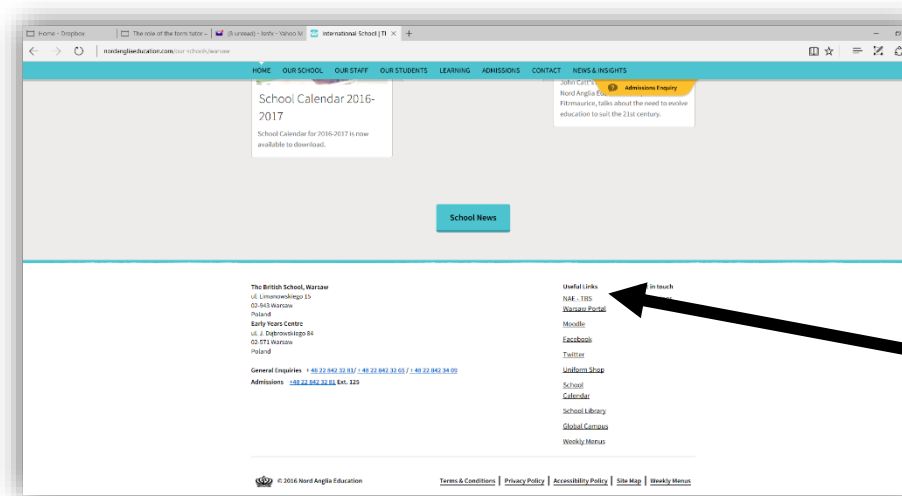

FIREFLY

Logging in to vote

Log into the school portal through this link: <http://portal-eu.nordanglia.com/waw.htm>.

You can access this through;

1. *the internet browser on any school computer*
2. *By typing the address into the address bar or..*
3. *By clicking on the link at the very bottom of the school website screen, shown here:*

NAE-TBS WARSAW
PORTAL

You will then see this screen. Once here access Firefly directly by clicking on the 5th circle - 'FireFly'

Once on Firefly they should click on:
Resources at the top, Student Council on the left hand side then Secondary.