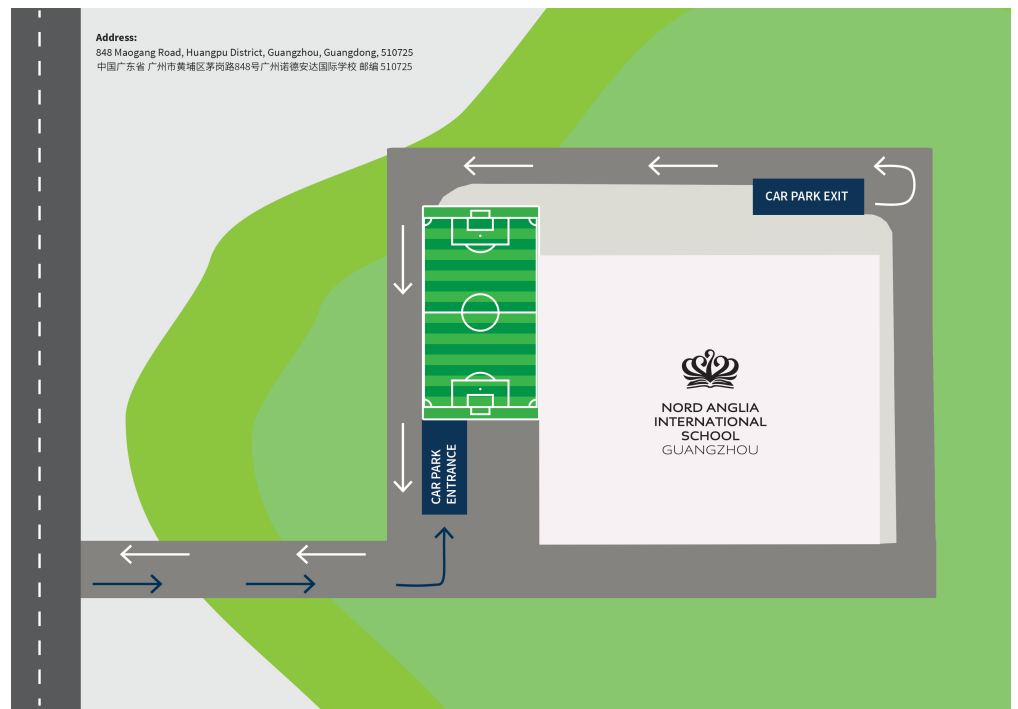

中国广东省 广州市黄埔区茅岗路848号
广州市诺德安达外籍人员子女学校 邮编
510725

Our Address:

**848 Maogang Road
Huangpu District
Guangzhou
Guangdong
510725**

Tel: +86 (0)20 8919 9499

DiDi search:

Parking Map

PLEASE CONTACT OUR SCHOOL'S BILINGUAL RECEPTIONISTS FOR FURTHER ASSISTANCE IF NEEDED