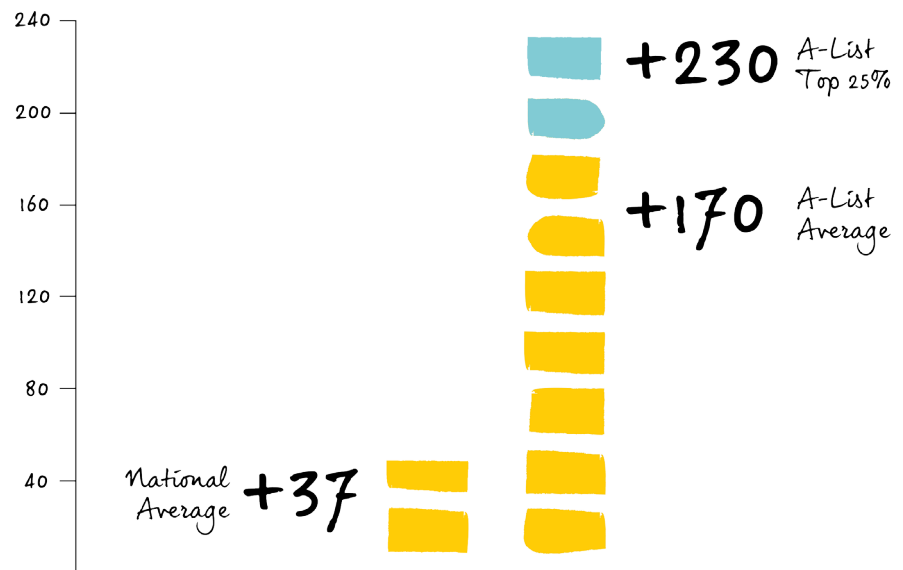

does the SAT
have you stressed?

we're here
to help!

SAT Spring Crash Course

Using the **A**LIST proven test-prep curriculum, you will learn strategies that will improve your confidence and add points to your score.

Course Includes

- 3 FULL LENGTH PRACTICE TESTS
- CUSTOMISED CURRICULUM
- IMPACTFUL INSTRUCTION
- A-LIST'S ONLINE CURRICULUM

Score improvement achieved by A-List students versus those who studied alone.

Course Calendar

February 10, March 24 & April 28
Weeks of February 12-April 30

Diagnostic Practice Test
Weekly Crash Courses

8am - 12pm
4pm - 6pm

Space is limited, so save your seat! Please email Mr Ziegler to reserve your place on the course: craig_ziegler@nisc.edu.kh