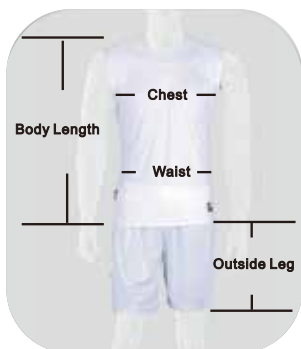

MEN	Suggested Size	2XS	XS	S	M	L	XL	2XL	3XL	4XL
	To Fit Chest Size	34"	36"	38"	40"	42"	44"	46"	48"	50"
	To Fit Chest Size (cm)	86	91	96	101	106	111	116	121	126
	Suggested Size	2XS	XS	S	M	L	XL	2XL	3XL	4XL
	To Fit Waist Size	28"	30"	32"	34"	36"	38"	40"	42"	44"
	To Fit Waist Size (cm)	71	76	81	86	91	96	101	106	111