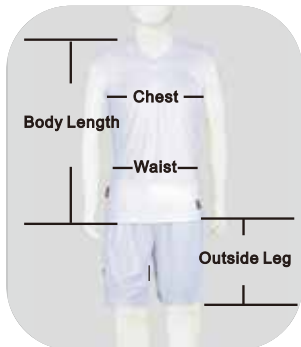

Suggested size

Chest:

Measure around the fullest part of the chest-under the arms and over the shoulder blades

Waist:

Measure around the waistline over any under garments

CHILD	Suggested Size	3-4yr	5-6yr	7-8yr	9-10yr	11-12yr	13-14yr
	To Fit Chest Size	22"	24"	26"	28"	30"	32"
	To Fit Chest Size (cm)	56	61	66	71	76	81
	Suggested Size	3-4yr	5-6yr	7-8yr	9-10yr	11-12yr	13-14yr
	To Fit Waist Size	16"	18"	20"	22"	24"	26"
	To Fit Waist Size (cm)	41	46	51	56	61	66