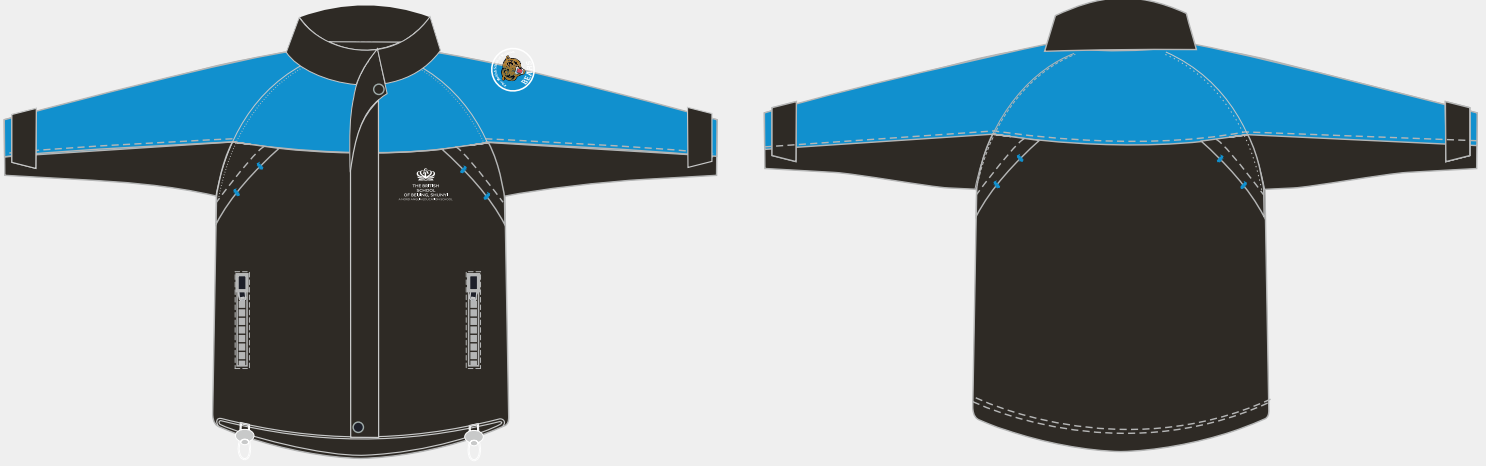

PROFESSIONAL STYLE

WIND RESISTANT

Fabric: Bonded Fleece

Logo: Screen Print

RMB: 375

Size	Chest 胸围(cm)	Body Length from shoulder 衫长从肩(cm)	Sleeve Length 袖长(cm)
3-4yr	70	49.5	43
5-6yr	74	52	48
7-8yr	78	54.5	54
9-10yr	82	57	59
11-12yr	87	59.5	62
13-14yr	92	62	68
2XS	95	66	74
XS	100	68.5	76
S	105	71	78
M	110	73.5	80
L	115	76	82
XL	120	78.5	84
2XL	125	81	86

Neck Type

Round Neck
Self Fabric

Cuff:

Self Fabric Cuff

Zipper:

Zip Garage
Invisible Zip

Windbreaker

Fabric: Microfiber+Mesh