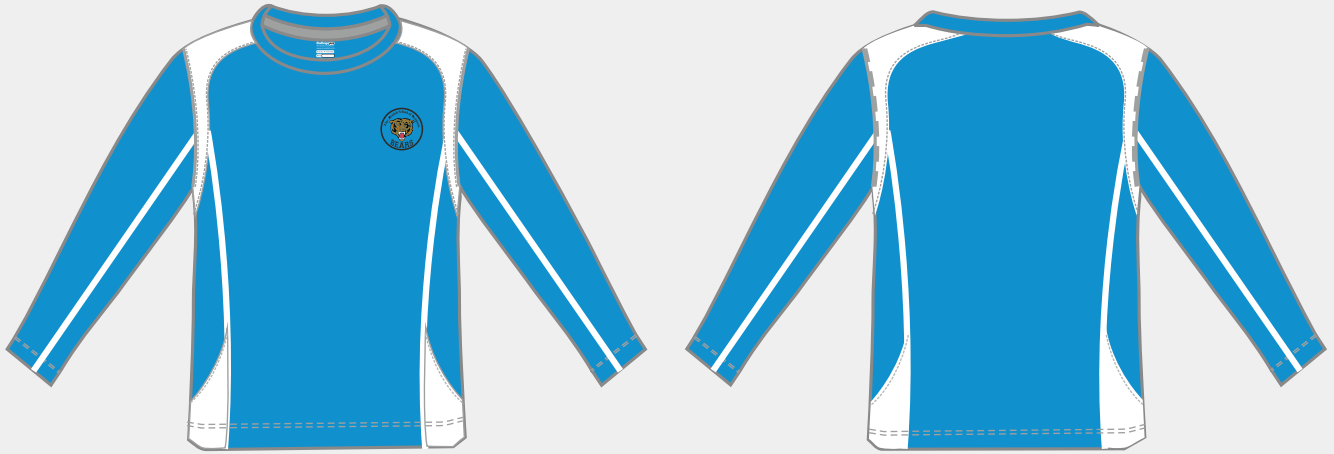

Neck Type

Polo
Self Fabric

Cuff:
Open Cuff

Hem:
Open Hem

T-shirt

STRETCH

WRINKLE
RESISTANT

BREATHABLE

PRO
CUT
PROFESSIONAL
STYLE

WICKING

Fabric: Cotex

Logo: Embroidery

RMB: 190

Size	Chest 胸围(cm)	Body Length 衫长(cm)
3-4yr	75	43
5-6yr	80	47
7-8yr	85	51
9-10yr	88	55
11-12yr	92	58
13-14yr	95	63
2XS	98	66
XS	100	69
S	103	72
M	108	74
L	113	76
XL	118	78
2XL	123	80

Neck Type

Round Neck
Self Fabric

Cuff:
Open Cuff

Hem:
Open Hem

Long Sleeve T-shirt

STRETCH

WRINKLE
RESISTANT

BREATHABLE