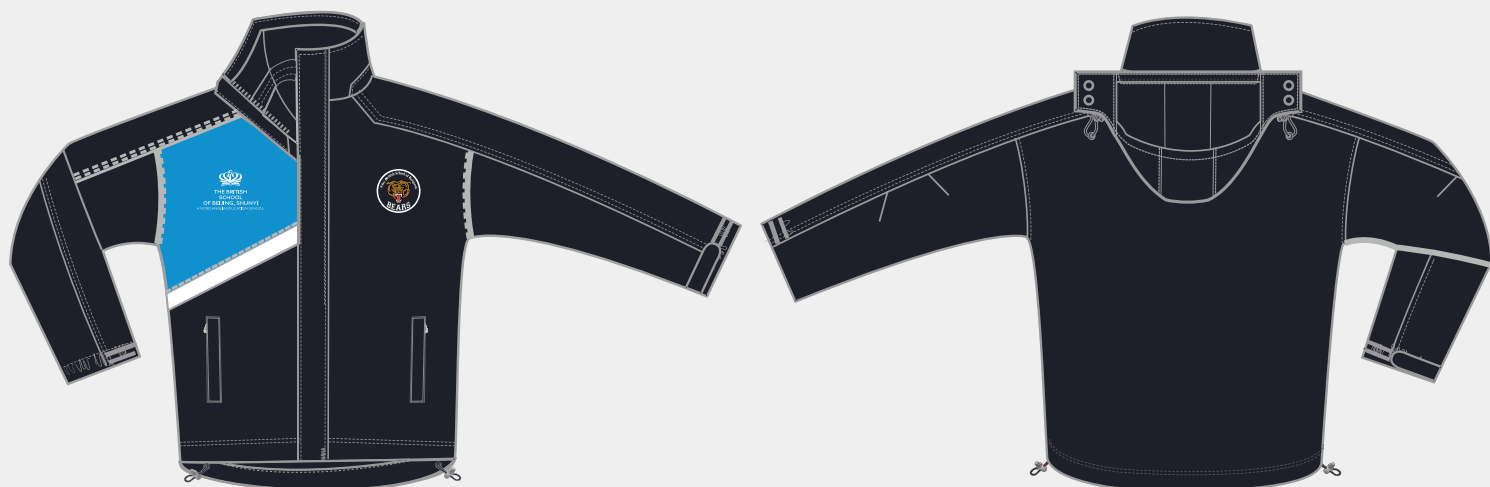

Hem:

Open Hem
Elastic Hem

Pocket:

Pocket Without Zipper

Leg Style:

12" Zipper Storm Flap

Explorer Jacket

WRINKLE RESISTANT

WATER RESISTANT

PROFESSIONAL STYLE

WIND RESISTANT

Fabric: Oxlon+Fleece+190T

Logo: Screen Print

RMB: 375

Size	Chest 胸围(cm)	Front Length 前衫长-从颈侧下(cm)
3-4yr	78	48.5
5-6yr	83	51
7-8yr	88	53.5
9-10yr	93	56
11-12yr	98	58.5
13-14yr	103	61
2XS	108	63.5
XS	113	66
S	118	68.5
M	123	71
L	128	73.5
XL	133	76
2XL	138	78.5