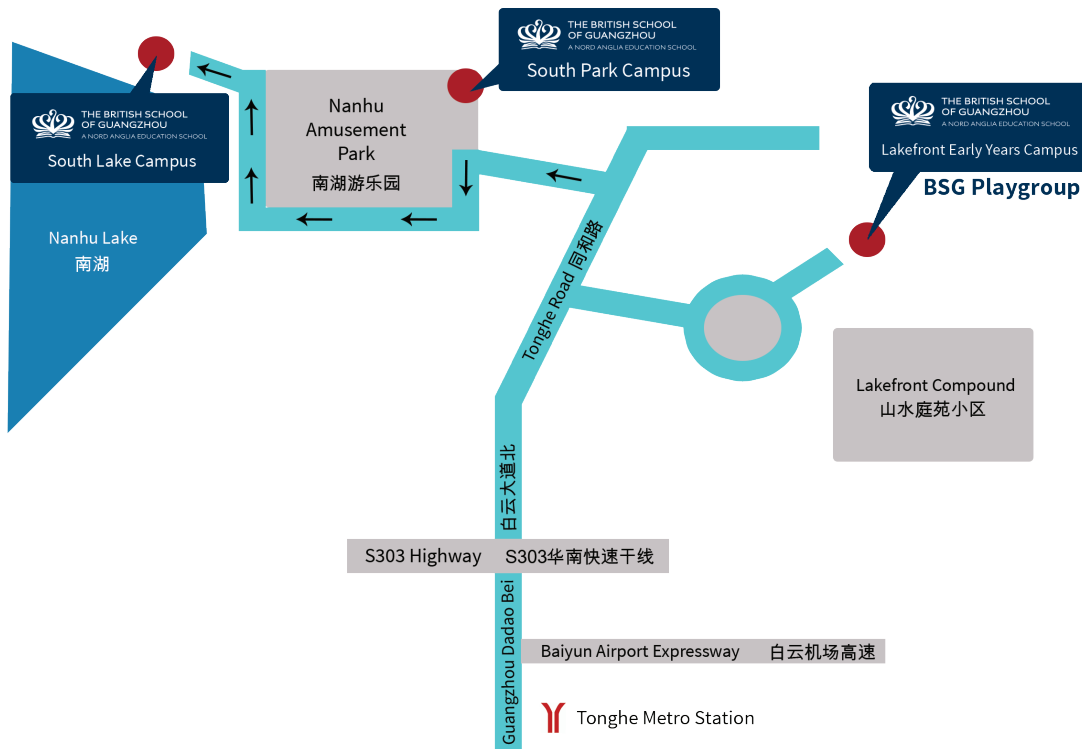

Our Directions South Lake Campus

The British School of Guangzhou
983-3 Tonghe Road
Baiyun District
Guangzhou
China 510515

Tel: +86 (0)20 8709 4788

If coming from Guangzhou Dadao Bei in downtown Guangzhou/Tianhe:
On Guangzhou Dadao Bei, drive north past the Nanfang Hospital until you reach Tonghe Lu. Keep driving straight until you see the Nanhu Amusement Park (Nanhu You Le Yuan) to your left. Turn into the car park and keep to the left of the park's entrance. You will see a small lane leading to some local restaurants. Drive along for about 100m until the end of the lane. You will see the entrance to the School.

From Huanan Kuaisu (Huanan Highway):
On Huanan Kuaisu Highway, take the Tonghe Lu exit on your right. Keep driving north until you see the Nanhu Amusement Park (Nanhu You Le Yuan) to your left. Turn into the car park and keep to the left of the park's entrance. You will see a small lane leading to some local restaurants. Drive along for about 100m till the end of the lane. You will see the entrance to the School.

The British School of Guangzhou
中国广东省广州市白云区同和路
983-3广州英国学校 邮编 510515

天河广州大道往我校交通指引:
从广州大道北往北方向, 经南方医院、同和路到达南湖游乐园。左转入南湖游乐园正门左侧的小路, 直入约100米可见我校入口。

华南快速干线往我校交通指引:
华南快速干线同和出口右转向北直驶, 可见南湖游乐园在前进方向的左边。左转入南湖游乐园正门左侧的小路, 直入约100米可见我校入口。

Click here for interactive map!

广州英国学校
培训机构

When the map is open,
press this button to
guide you to school.

PLEASE CONTACT OUR SCHOOL'S BILINGUAL RECEPTIONISTS FOR FURTHER ASSISTANCE IF NEEDED

+86 (0)20 8709 4788