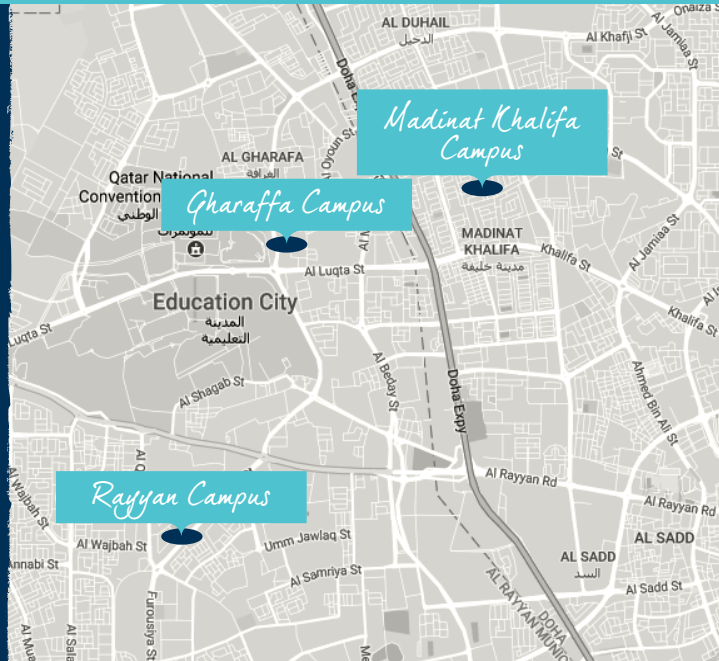

COMPASS INTERNATIONAL SCHOOL
DOHA

A NORD ANGLIA EDUCATION SCHOOL

Admissions General Email:
admissions.cisd@nais.qa

Gharaffa Campus

Waab Al Abareeq Street, Building 55,
Street 670, Zone 51
Doha, Qatar

(+974) 4034 9666

info.gh@nais.qa

Madinat Khalifa Campus

Al Baihaqi Street, Building 34,
Street 926, Zone 32
Doha, Qatar

(+974) 4034 9888

info.mk@nais.qa

Rayyan Campus

Wadi al Ghusm Street, Building 14,
Street 856, Zone 53
Doha, Qatar

(+974) 4034 9777

info.ry@nais.qa