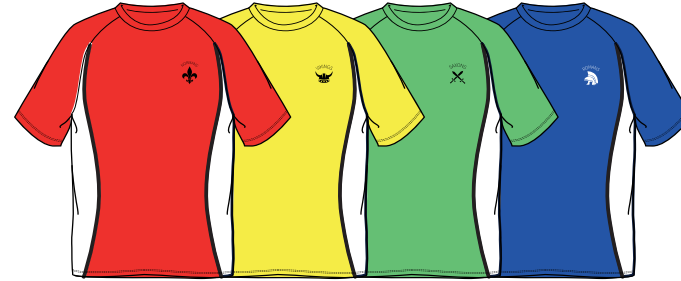

22. House T-Shirts (Unisex)