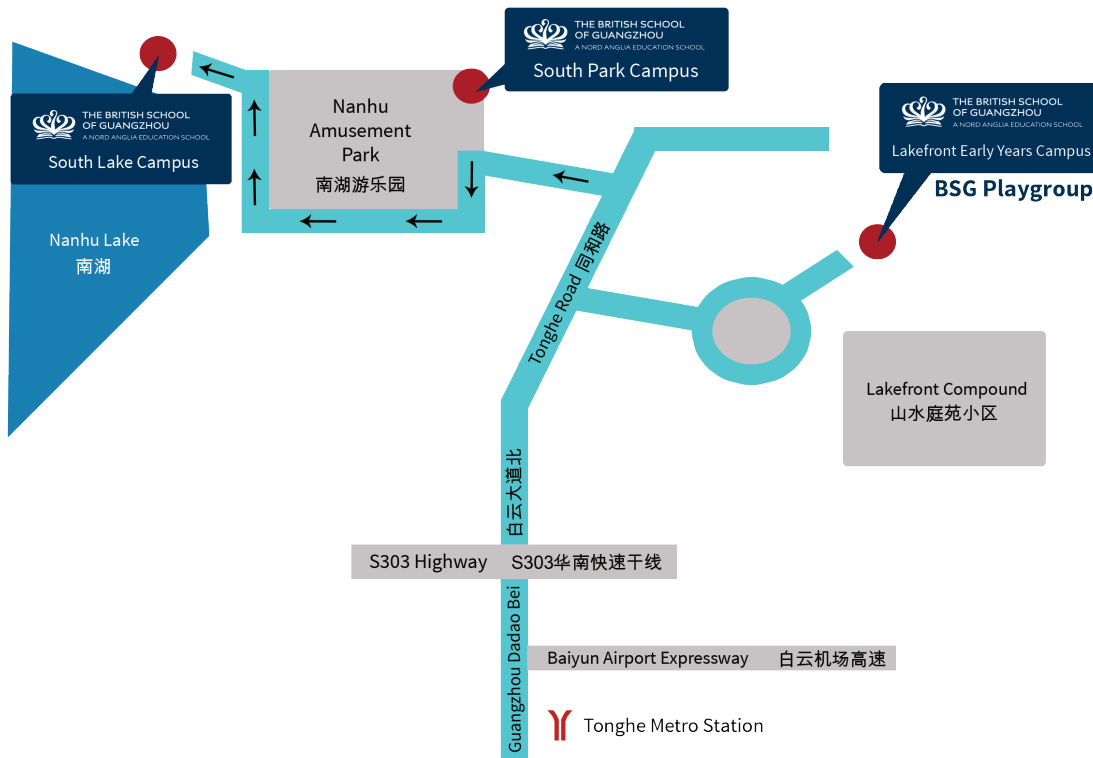

Our Directions South Park Campus

The British School of Guangzhou
 983-3 Tonghe Road
 Baiyun District
 Guangzhou
 China 510515

Tel: +86 (0)20 8709 4788

The British School of Guangzhou
 中国广东省广州市白云区同和路
 983-3广州英国学校 邮编 510515

If coming from Guangzhou Dadao Bei in downtown Guangzhou/Tianhe:
 On Guangzhou Dadao Bei, drive north past the Nanfang Hospital until you reach Tonghe Lu. Keep driving straight until you see the Nanhu Amusement Park (Nanhu You Le Yuan) to your left. Turn into the car park and keep to the right of the park's entrance. You will see the South Park Campus entrance ahead of you.

天河广州大道往我校交通指引:
 从广州大道北往北方向, 经南方医院、同和路到达南湖游乐园。左转入南湖游乐园停车场, 在游乐园正门右侧可见该校区入口。

From Huanan Kuaisu (Huanan Highway):
 On Huanan Kuaisu Highway, take the Tonghe Lu exit on your right. Keep driving north until you see the Nanhu Amusement Park (Nanhu You Le Yuan) to your left. Turn into the car park and keep to the right of the park's entrance. You will see the South Park Campus entrance ahead of you.

华南快速干线往我校交通指引:
 华南快速干线同和出口右转向北直驶, 可见南湖游乐园在前进方向的左边。左转入南湖游乐园停车场, 在游乐园正门右侧可见该校区入口。

Click here for interactive map!

When the map is open, press this button to guide you to school.

PLEASE CONTACT OUR SCHOOL'S BILINGUAL RECEPTIONISTS FOR FURTHER ASSISTANCE IF NEEDED