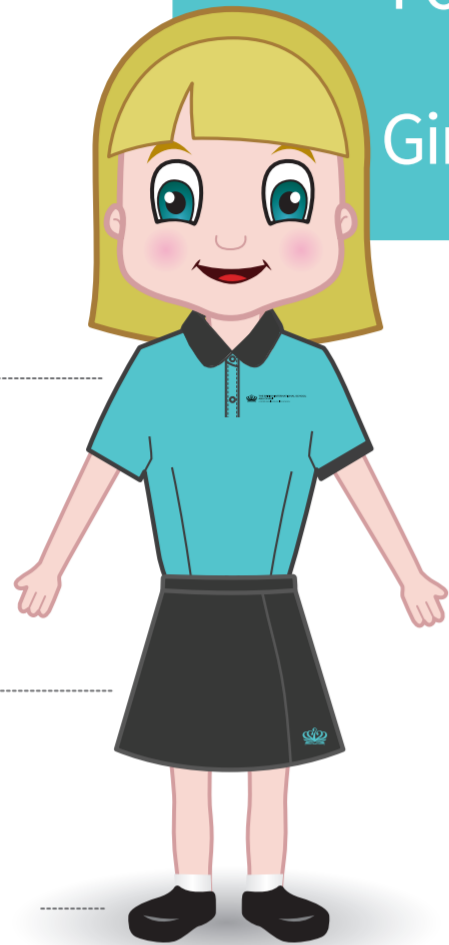

Foundation Stage
and Primary
Girls Main Uniform

Teal school
polo shirt

School skirt

Black shoes
and white socks

School
summer dress

Black shoes
and white socks

Foundation Stage
and Primary
Boys Main Uniform