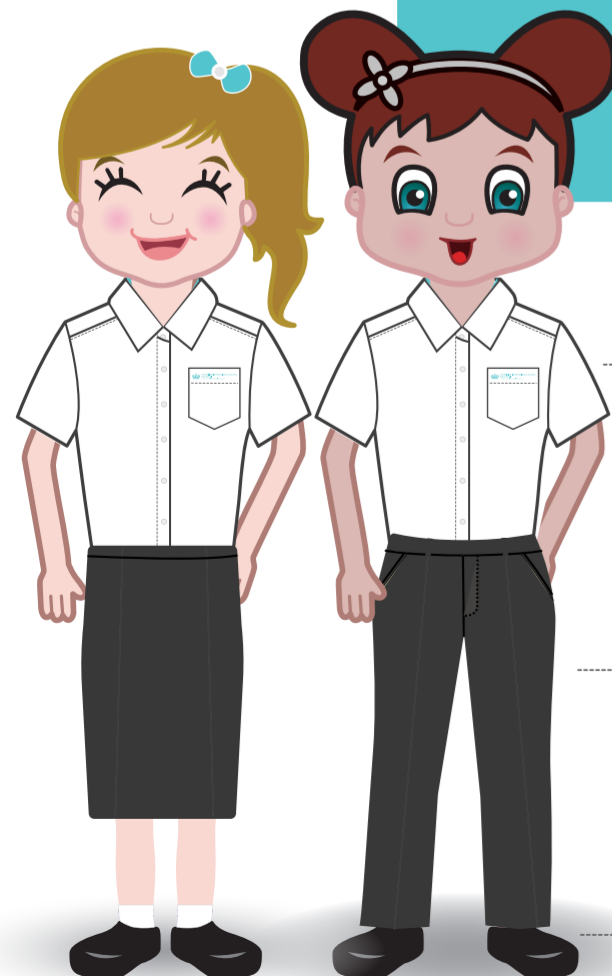

Secondary
Main Uniform

White school
shirt

Dark grey
school trousers
or school skirt

Black shoes
and white socks