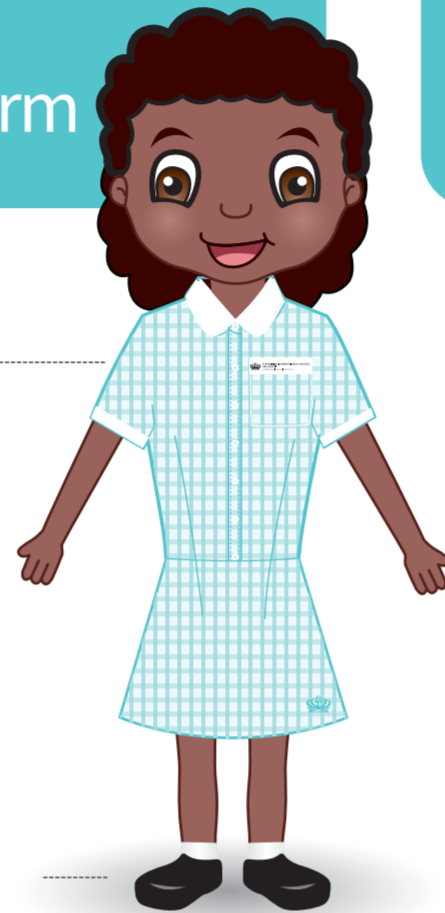

Foundation Stage
and Primary
Girls Main Uniform

Teal school
polo shirt

School skirt

Black shoes
and white socks

School
summer dress

Black shoes
and white socks

Foundation Stage
and Primary
Boys Main Uniform