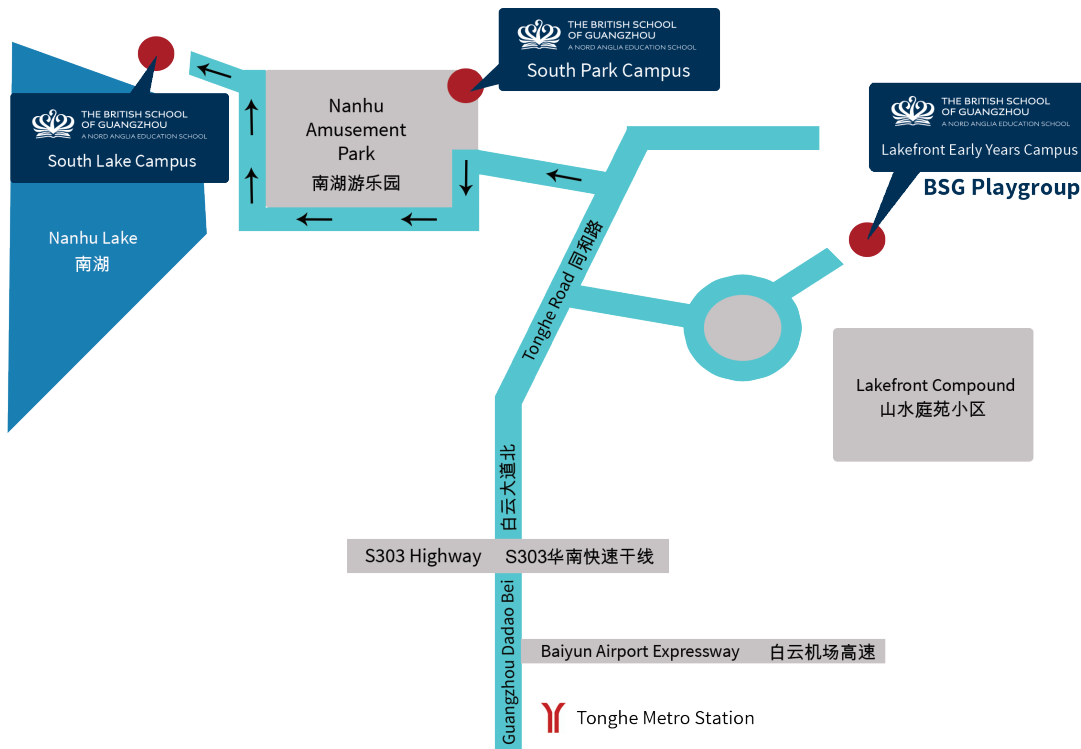

Our Directions South Lake Campus

The British School of Guangzhou
 983-3 Tonghe Road
 Baiyun District
 Guangzhou
 China 510515

Tel: +86 (0)20 8709 4788

If coming from Guangzhou Dadao Bei in downtown Guangzhou/Tianhe:
 On Guangzhou Dadao Bei, drive north past the Nanfang Hospital until you reach Tonghe Lu. Keep driving straight until you see the Nanhu Amusement Park (Nanhu You Le Yuan) to your left. Turn into the car park and keep to the left of the park's entrance. You will see a small lane leading to some local restaurants. Drive along for about 100m until the end of the lane. You will see the entrance to the School.

From Huanan Kuaisu (Huanan Highway):
 On Huanan Kuaisu Highway, take the Tonghe Lu exit on your right. Keep driving north until you see the Nanhu Amusement Park (Nanhu You Le Yuan) to your left. Turn into the car park and keep to the left of the park's entrance. You will see a small lane leading to some local restaurants. Drive along for about 100m till the end of the lane. You will see the entrance to the School.

The British School of Guangzhou
 中国广东省广州市白云区同和路
 983-3广州英国学校 邮编 510515

天河广州大道往我校交通指引:
 从广州大道北往北方向, 经南方医院、同和路到达南湖游乐园。左转入南湖游乐园正门左侧的小路, 直入约100米可见我校入口。

华南快速干线往我校交通指引:
 华南快速干线同和出口右转向北直驶, 可见南湖游乐园在前进方向的左边。左转入南湖游乐园正门左侧的小路, 直入约100米可见我校入口。

Click here for interactive map!

广州英国学校
 培训机构

When the map is open, press this button to guide you to school.

PLEASE CONTACT OUR SCHOOL'S BILINGUAL RECEPTIONISTS FOR FURTHER ASSISTANCE IF NEEDED

+86 (0)20 8709 4788