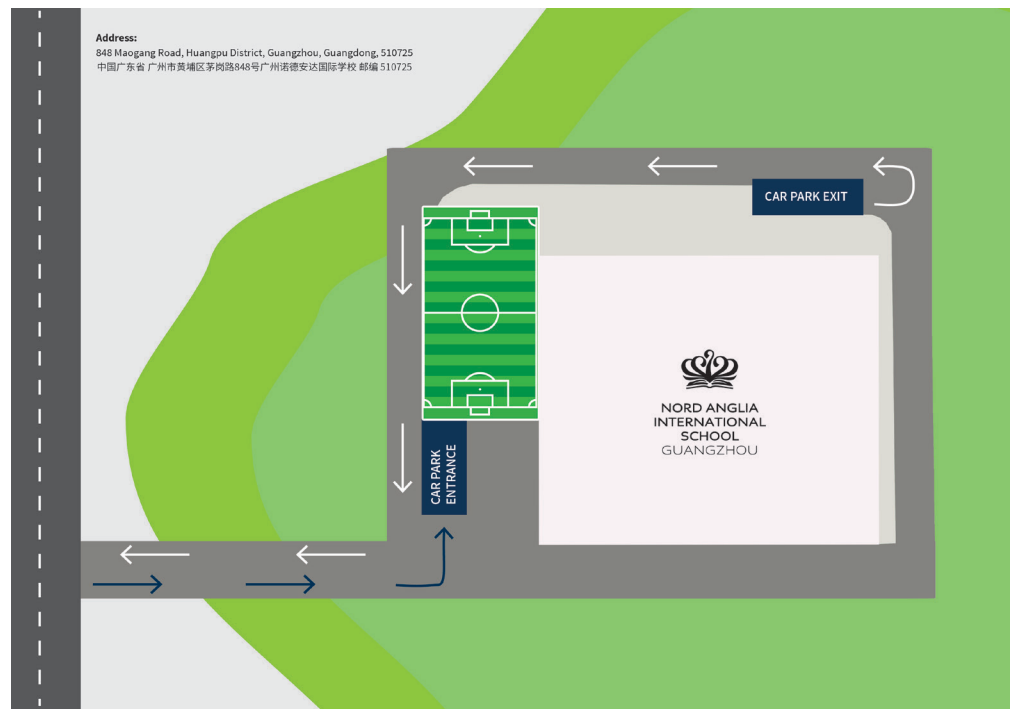

中国广东省 广州市黄埔区茅岗路848号
广州诺德安达国际学校 邮编 510725

Our Address:

**848 Maogang Road
Huangpu District
Guangzhou
Guangdong
510725**

Tel: +86 (0)20 8919 9499

DiDi search:

*Parking
Map*

PLEASE CONTACT OUR SCHOOL'S BILINGUAL RECEPTIONISTS FOR FURTHER ASSISTANCE IF NEEDED