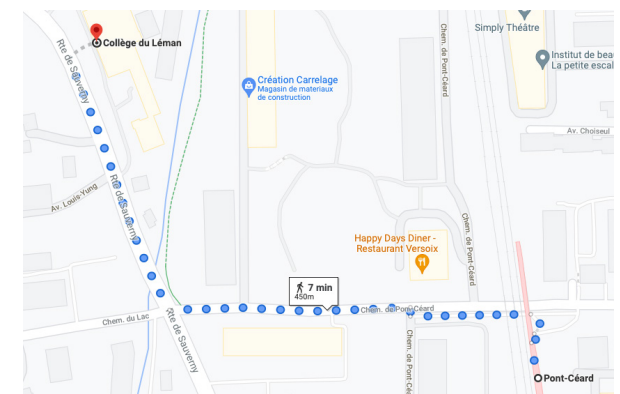

Walking from:
Pont-Céard

Collège du Léman | Route de Sauverny 74 | CH-1290 Versoix-Genève
Tél. +41 22 775 56 56 | www.cdl.ch