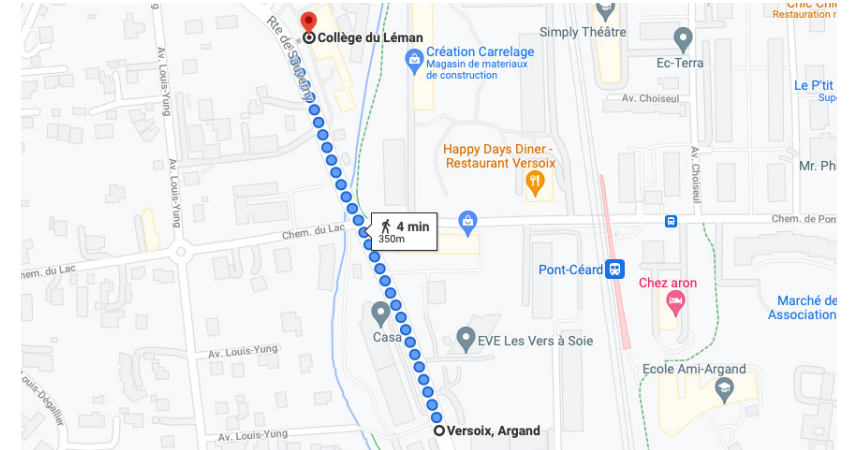

Approx. 34 mins

By bus from Geneva Airport Cointrin

BUS 50

- Take Bus 50 in the direction of **Versoix, centre sportif**. Leave the bus at **Versoix, Argand**.
- Continue walking straight for approximately 350m and you will reach Collège du Léman.

BUS 54

- Take Bus 54 in the direction of **Versoix, centre sportif**. Leave the bus at **Versoix, Collège du Léman**.
- Continue walking straight for approximately 250m and you will reach Collège du Léman.

Walking from the stop:
Versoix, Argand