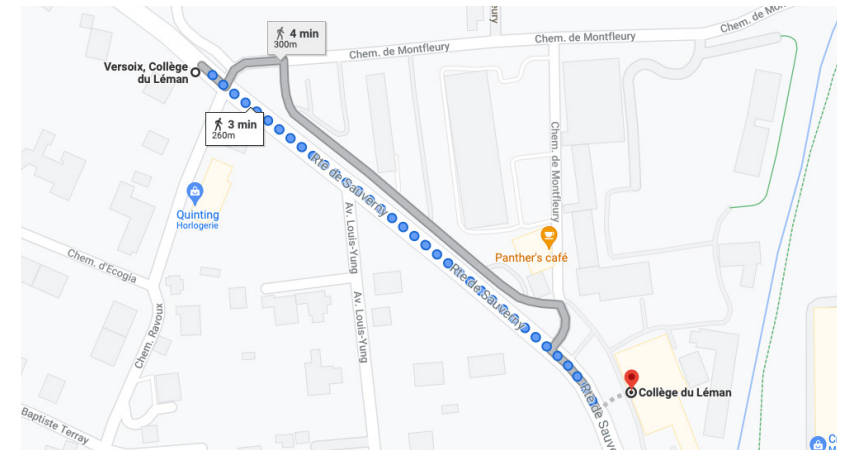

Walking from the stop:
Versoix, Collège du Léman