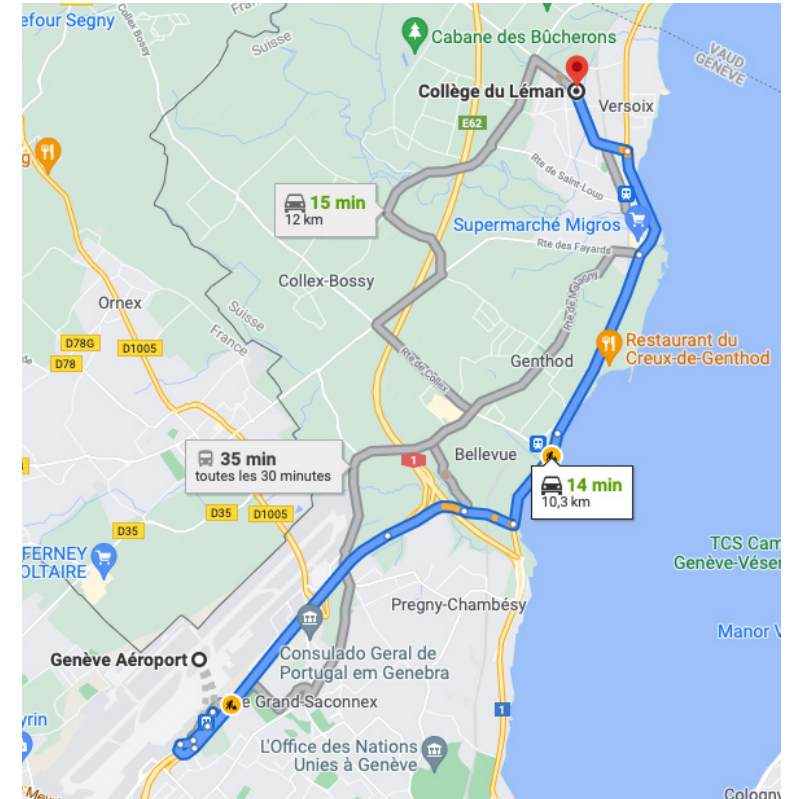

Accessing Collège du Léman Route de Sauverny 74 1290 Versoix

By Car

From Geneva Airport Cointrin
From Cornavin Train Station

By Train

From Geneva Airport Cointrin
From Cornavin Train Station

By Bus

From Geneva Airport Cointrin

COLLÈGE DU LÉMAN
International School · Geneva

10.3 km / 14 mins

By car from Geneva Airport Cointrin

- Access the A1 from **Route de Pré-Bois** (direction Lausanne).
- Take **Exit 8 - Versoix**.
- At the first roundabout, continue straight onto **Route des Romelles**.
- Turn left onto **Route de Lausanne/Route 1**.
- At the roundabout take the first exit and continue on **Route de Lausanne**.
- At the second roundabout take the first exit onto **Route de Suisse**.
- Turn left onto **Route de Sauverny** (a street sign will indicate the name of the road and Collège du Léman).
- After 900m you will find us onto your right.
- Visitors parking is 50m from the school grounds.
- Please follow the signs to reception.

Visit Google Maps

Collège du Léman | Route de Sauverny 74 | CH-1290 Versoix-Genève
Tél. +41 22 775 56 56 | www.cdl.ch

9.7 km / 20 mins

By car from Cornavin Train Station

- Begin by accessing **Route de Lausanne**, located in front of the Station (Gare Cornavin).
- There will be two roundabouts along the way, take the first exit on both roundabouts.
- At the second roundabout continue onto **Route de Suisse**.
- Turn left onto **Route de Sauverny** (a street sign will indicate the name of the road and Collège du Léman).
- After 900m you will find us onto your right.
- Visitors parking is 50m from the school grounds.
- Please follow the signs to reception.