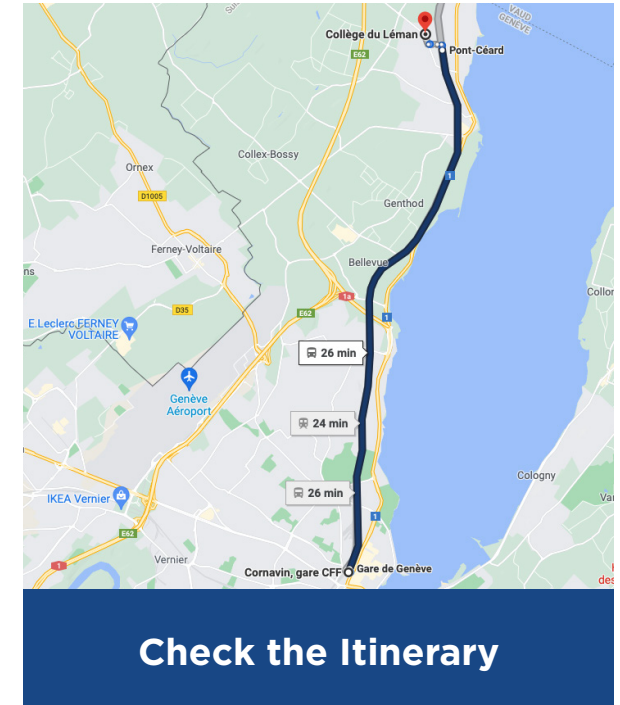

Visit Google Maps

Collège du Léman | Route de Sauverny 74 | CH-1290 Versoix-Genève
Tél. +41 22 775 56 56 | www.cdl.ch

9.7 km / 20 mins

By car from Cornavin Train Station

- Begin by accessing **Route de Lausanne**, located in front of the Station (Gare Cornavin).
- There will be two roundabouts along the way, take the first exit on both roundabouts.
- At the second roundabout continue onto **Route de Suisse**.
- Turn left onto **Route de Sauverny** (a street sign will indicate the name of the road and Collège du Léman).
- After 900m you will find us onto your right.
- Visitors parking is 50m from the school grounds.
- Please follow the signs to reception.

Visit Google Maps

Approx. 36 mins

By train from Geneva Airport Cointrin

- Take the train in the direction of **Brig, St. Gallen, Luzern** or **Rorschach** till the stop Genève Cornavin.
- Change to platform 1, take the Léman Express direction **Coppet**.
- Leave the train at the stop **Pont-Céard**.
- Exit the station and proceed up hill onto the **Chemin de Pont-Céard**.
- Turn right onto the **Route de Sauvigny** and proceed for about 200m.
- At the end of this road you will find Collège du Léman.
- Please follow the signs to reception.

Check the Itinerary

Collège du Léman | Route de Sauvigny 74 | CH-1290 Versoix-Genève
Tél. +41 22 775 56 56 | www.cdl.ch

Approx. 26 mins

By train from Cornavin Train Station

- Access platform 1 and take the Léman Express or the regional train in the direction of **Coppet**.
- Leave the train at **Pont-Céard** (there is an announcement to indicate the upcoming train-stop).
- Exit the station and proceed up hill onto **Chemin de Pont-Céard**.
- Turn right onto **Route de Sauverny** and proceed for about 200m.
- At the end of this road you will find Collège du Léman.
- Please follow the signs to reception.