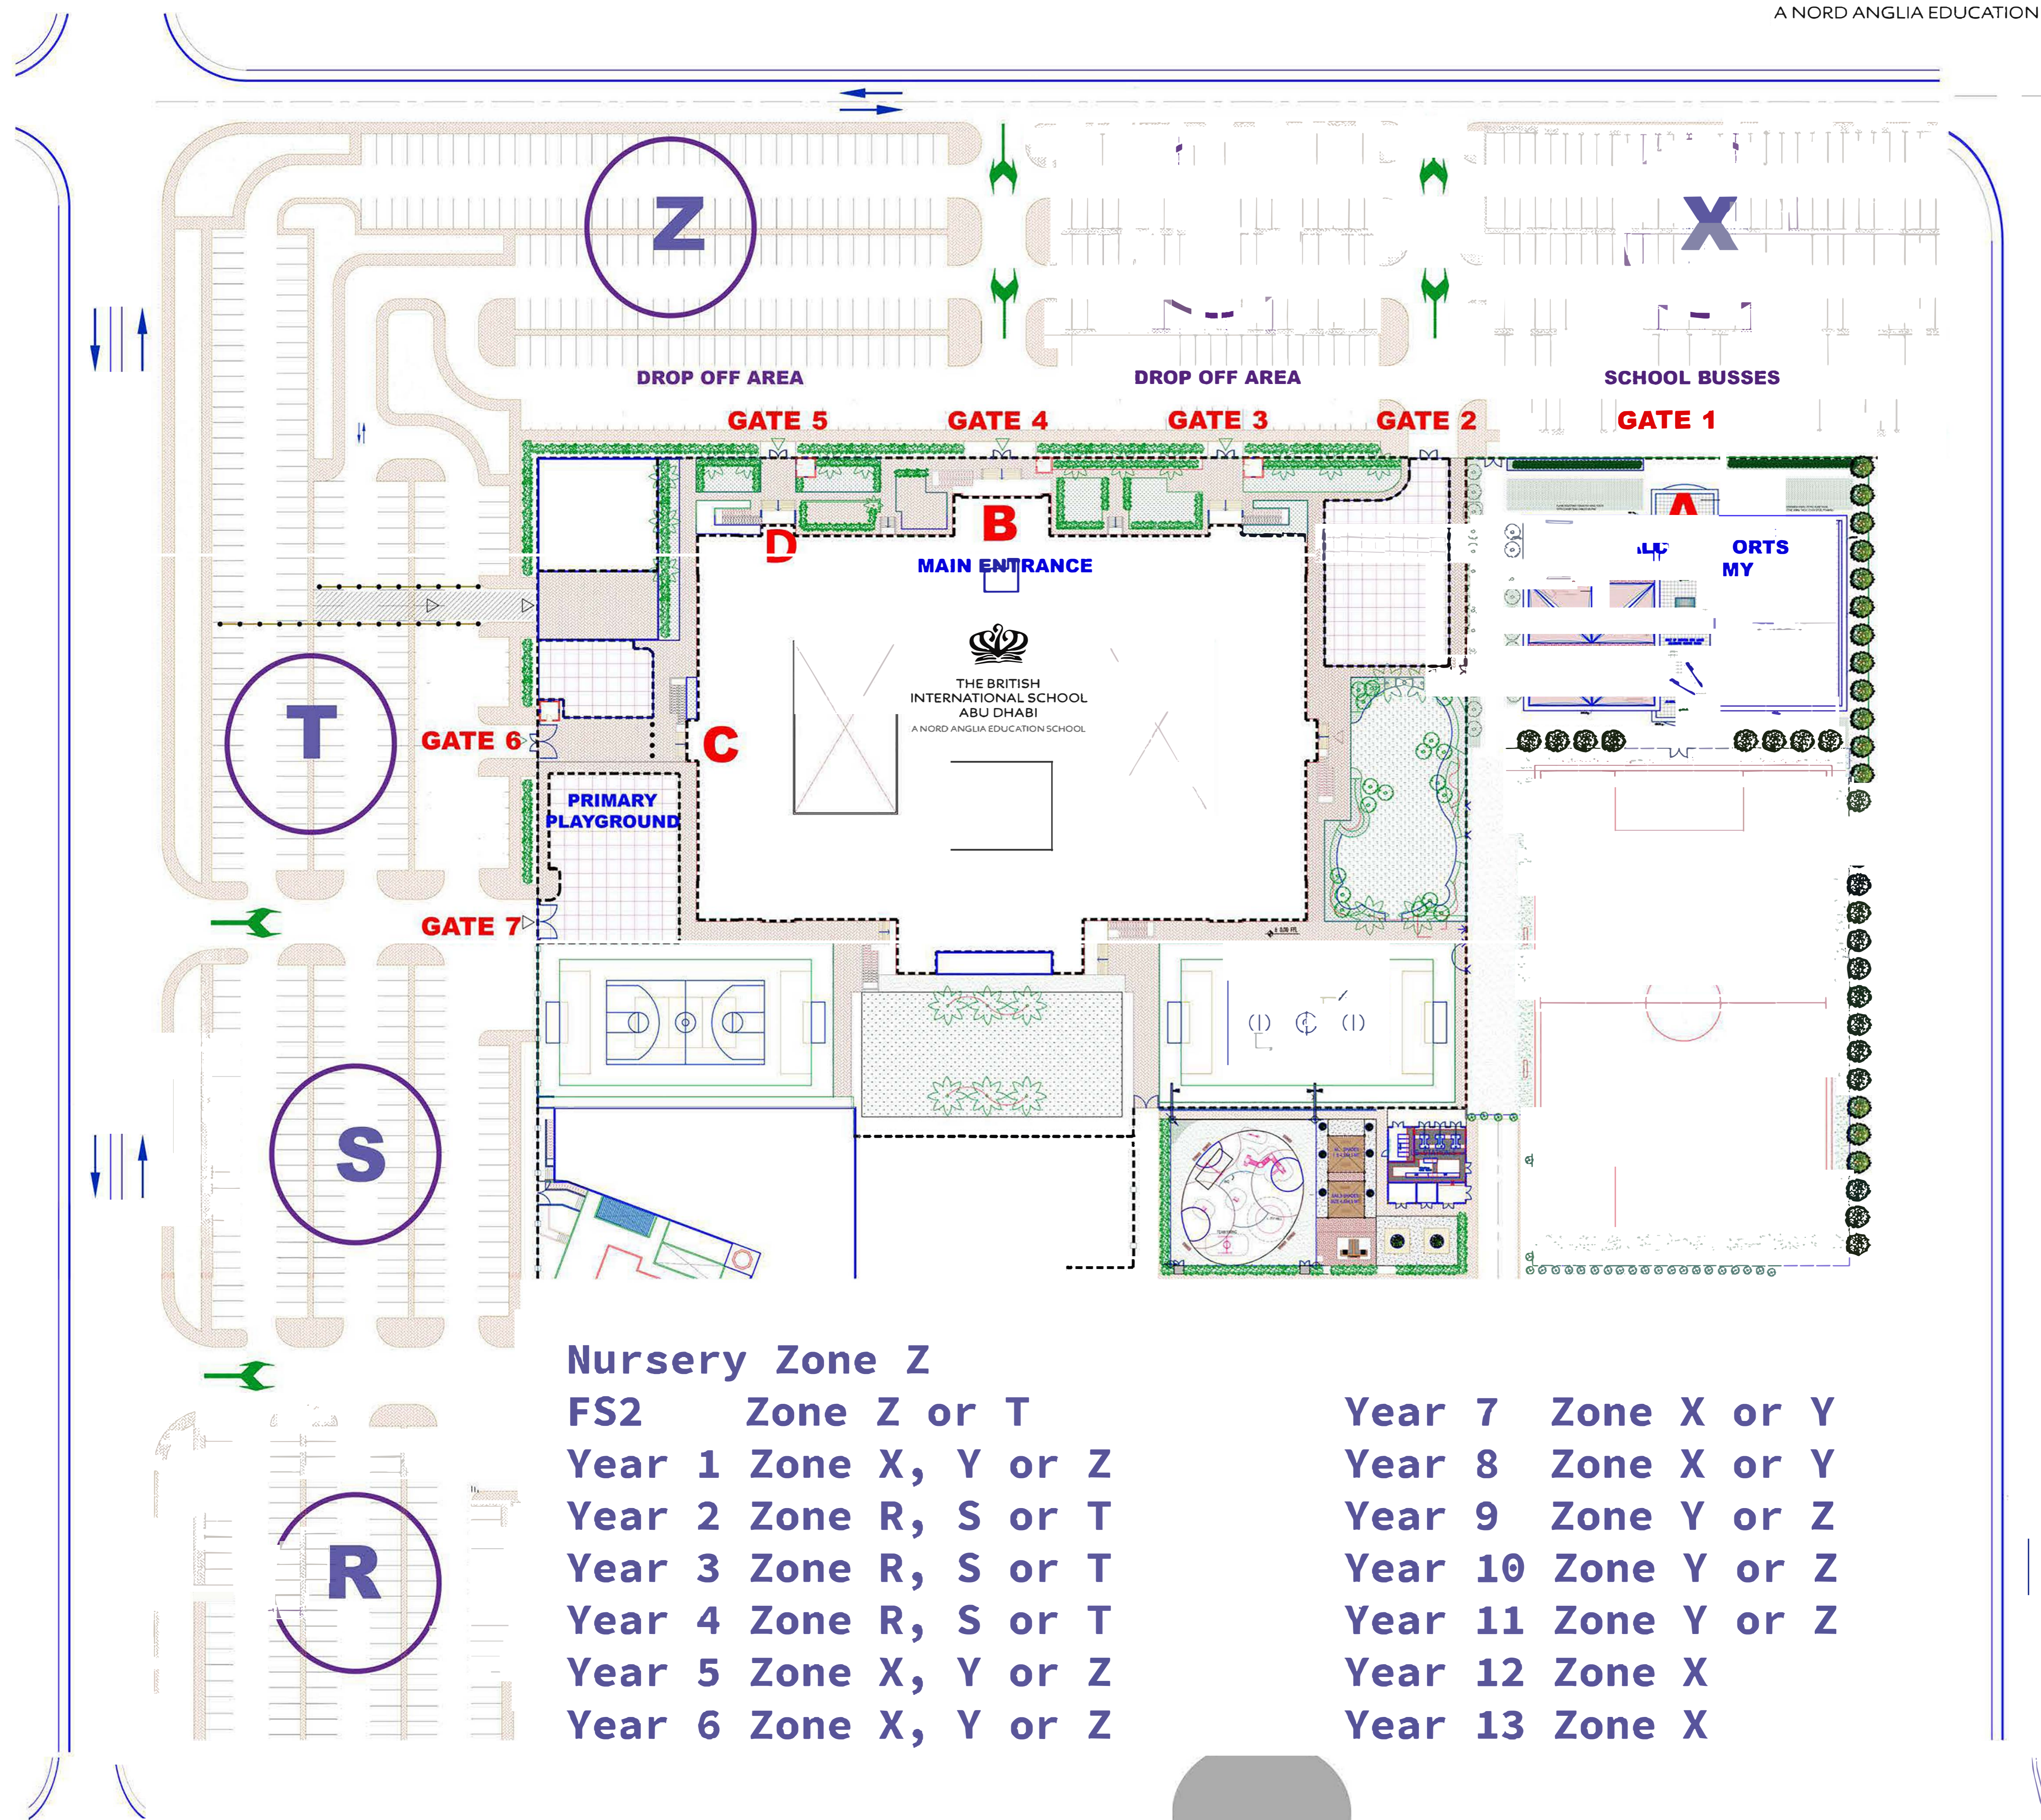

BIS Abu Dhabi Car Park Zones

Nursery Zone Z

FS2	Zone Z or T	Year 7	Zone X or Y
Year 1	Zone X, Y or Z	Year 8	Zone X or Y
Year 2	Zone R, S or T	Year 9	Zone Y or Z
Year 3	Zone R, S or T	Year 10	Zone Y or Z
Year 4	Zone R, S or T	Year 11	Zone Y or Z
Year 5	Zone X, Y or Z	Year 12	Zone X
Year 6	Zone X, Y or Z	Year 13	Zone X

Year Group	Entry Gate	Heat Sensor	Drop children off between	Monday to Thursday Pick Up at	Friday Pick Up at	Exit Gate
Nursery	5	D	7:30am and 7:45am	11am/2.15pm	12:00pm	5
FS2	6	C	7:20am and 7:35am	2:20pm	11:50am	6
1	3	E	7:20am and 7:35am	2:30pm	12:00pm	3
2	6	C	7:20am and 7:40am	2:30pm	11:50am	6
3	6	C	7:30am and 7:40am	2:45pm	11:55am	6
4	6	C	7:30am and 7:40am	2:45pm	12:00pm	6
5	2	A	7:20am and 7:40am	2:35pm	11:55am	2
6	2	A	7:20am and 7:40am	2:45pm	12:00pm	2
7	2	A	7:20am and 7:40am	2:45pm	12:00pm	2
8	2	A	7:20am and 7:40am	2:45pm	12:00pm	2
9	4	B	7:20am and 7:40am	2:45pm	12:00pm	4
10	4	B	7:20am and 7:40am	2:45pm	12:00pm	4
11	4	B	7:20am and 7:40am	2:45pm	12:00pm	4
12	3	E	7:20am and 7:40am	2:45pm	12:00pm	3
13	3	E	7:20am and 7:40am	2:45pm	12:00pm	3