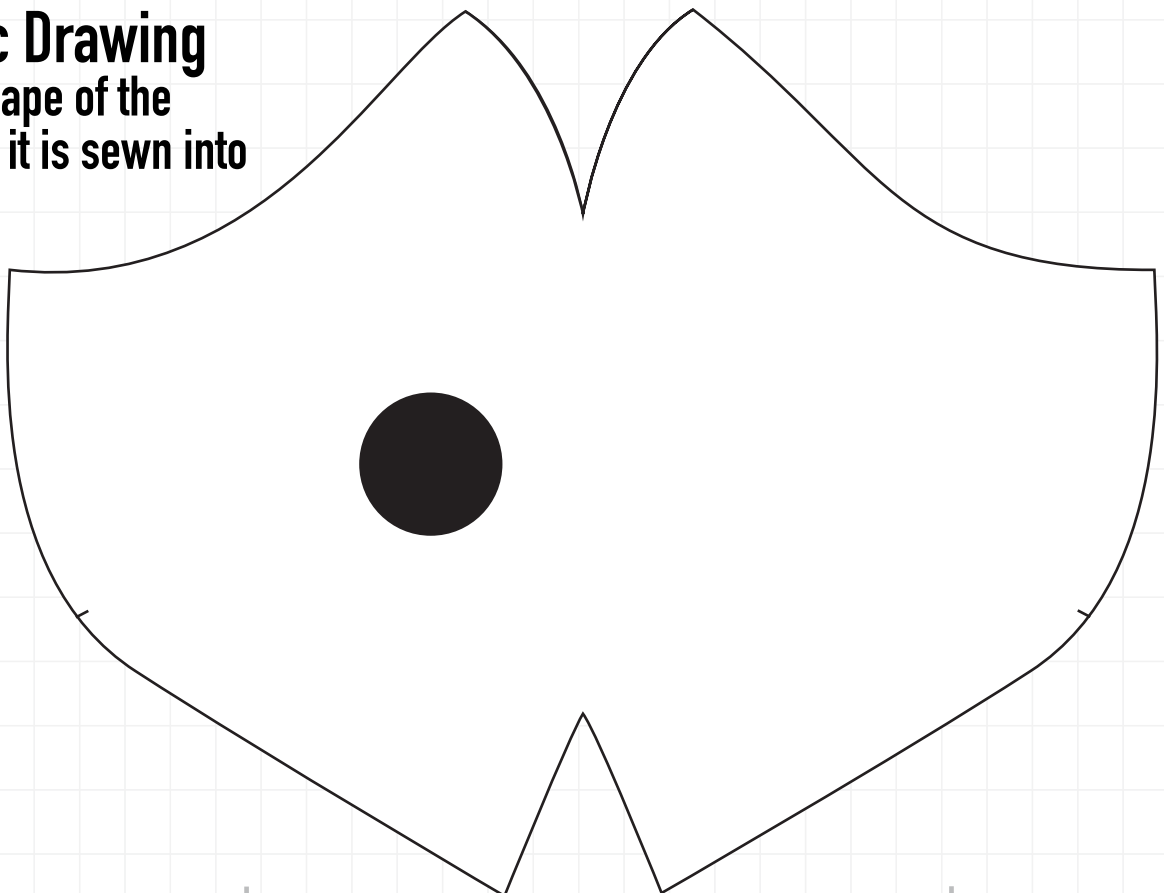

# Pollution Mask Design Template

## Side Views

- 1) Right Side (Valve)
- 2) Left Side (No Valve)

## Flat Fabric Drawing

This is the shape of the fabric before it is sewn into the mask

**Full Name:**

**Class:**

**Notes:**