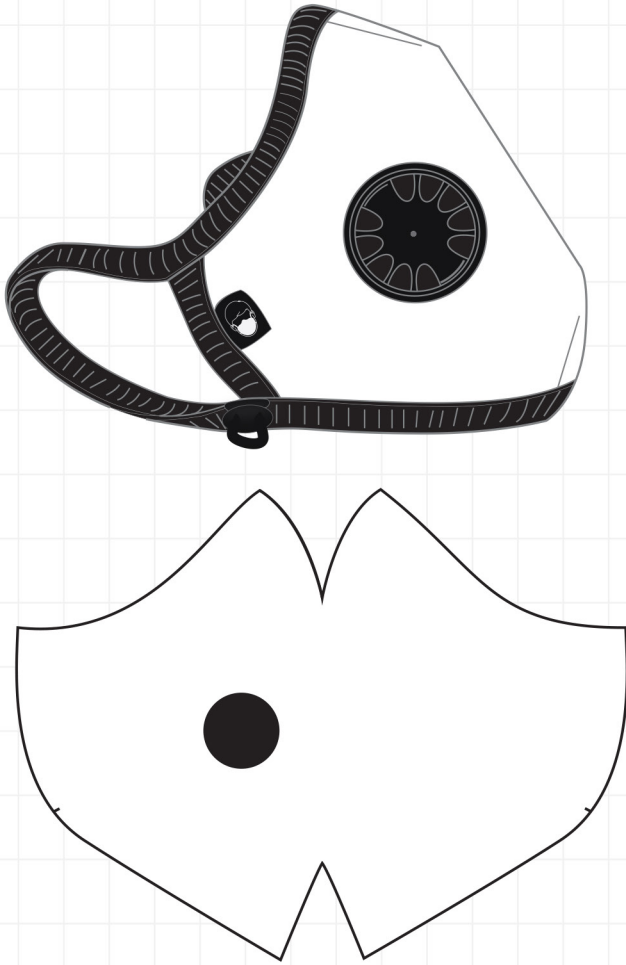

# Pollution Mask Design Template

## Side Views

- 1) Right Side (Valve)
- 2) Left Side (No Valve)

## Flat Fabric Drawing

This is the shape of the fabric before it is sewn into the mask

**Full Name:**

**Class:**

**Notes:**