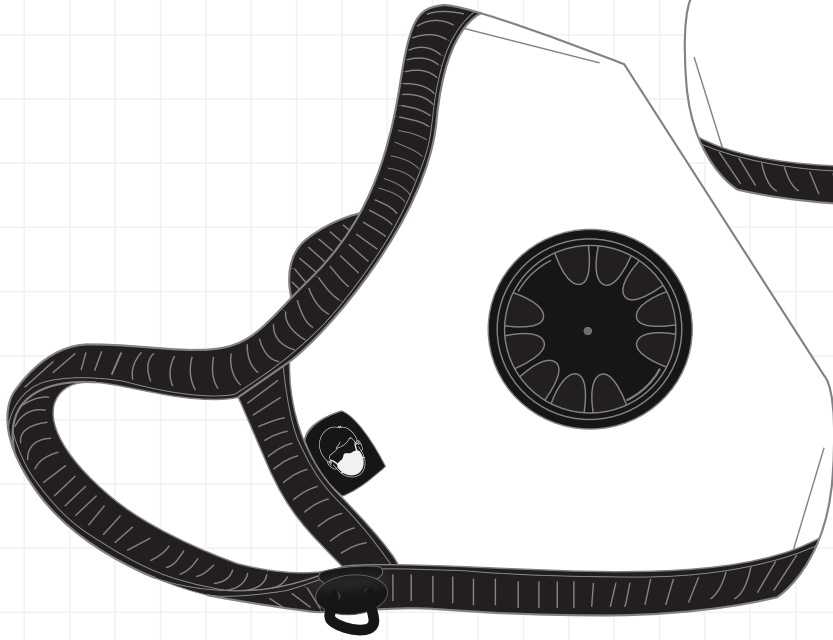

# Pollution Mask Design Template

## Side Views

- 1) Right Side (Valve)
- 2) Left Side (No Valve)

## Flat Fabric Drawing

This is the shape of the fabric before it is sewn into the mask

**Full Name:**

**Class:**

**Notes:**